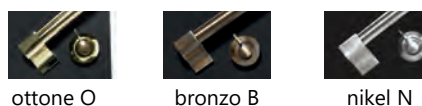

STANDARD FINISH

FINISHES ON DEMAND AF + € 181