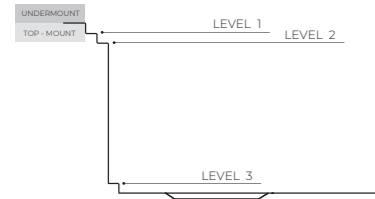

OPTIONALS

€ 149

€ 169