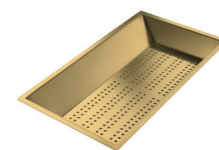

8151 009 - with A644 A01
stainless steel perforated pan Gold
21,5 x 38 cm

€ 479