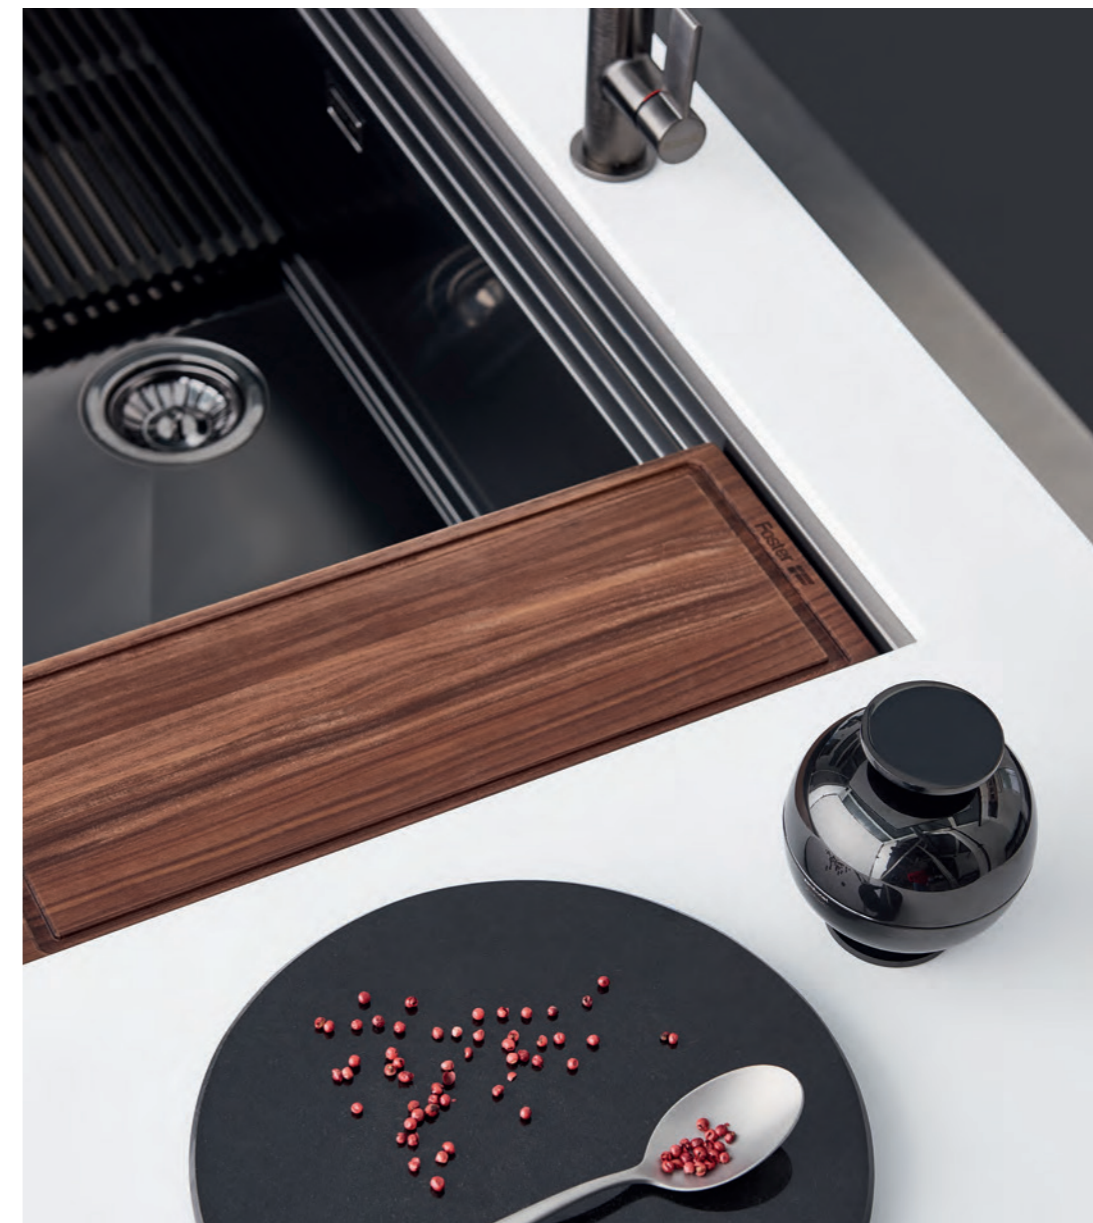

## A TRUE FUNCTIONAL CENTRE

A sink designed to be more than just a sink. The enclosures that characterise the design are sculpted to give shape to different usage scenarios. Spice containers, chopping boards, trays and containers of different sizes alternate. With a simple gesture, they can be stacked so that they are always at hand and hidden by grids made of durable material. In addition to the classic stainless steel version, the Convivio sink is also available in the Foster PVD finishes.

N050 S50  
Sink Convivio

R491 A00  
Mixer Arco

N049 S58  
Sink Convivio  
PVD Copper

R498 A28  
Mixer Verona Plus  
PVD Copper

Convivio is the workplace sink that can be used in a variety of contexts and applications: from washing to food preparation to serving, thanks to its accessories.