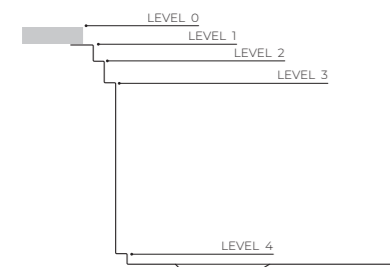

ACCESSORIES