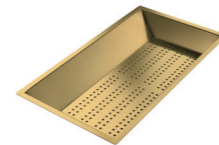

€ 189

A151 F00 with A100 E27  
Stainless steel perforated pan  
21,5 x 38 cm

€ 319

A100 C03 with A100 E27  
Stainless steel dishes holder  
21,4 x 37,9 cm

€ 119

A778 F00 - with A200  
E01 Stainless steel tray  
Ø 30 cm

€ 179

A100 F30 knife holder  
to be used with with  
A100 E26 - A100 E21

€ 189

8151 006 - with A100 E27  
stainless steel perforated pan Gun Metal  
21,5 x 38 cm

€ 479

8151 008 - with A100 E27  
stainless steel perforated pan Copper  
21,5 x 38 cm

€ 479

8151 009 - with A100 E27  
stainless steel perforated pan Gold  
21,5 x 38 cm

€ 479

COLLECTION

CONVIVIO

UM | cut-out for Undermount

product	cut-out A x B
CONVIVIO 1400	1397 x 477 mm
CONVIVIO 1200	1185 x 477 mm