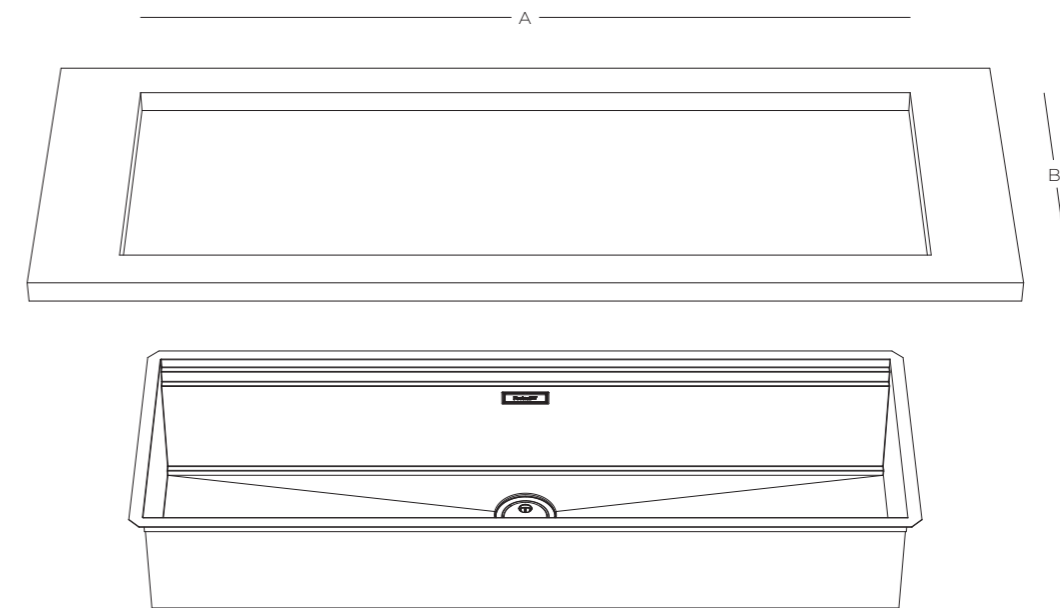

€ 479

8151 009 - with A100 E27  
stainless steel perforated pan Gold  
21,5 x 38 cm

€ 479

COLLECTION

CONVIVIO

UM | cut-out for Undermount

product	cut-out A x B
CONVIVIO 1400	1397 x 477 mm
CONVIVIO 1200	1185 x 477 mm