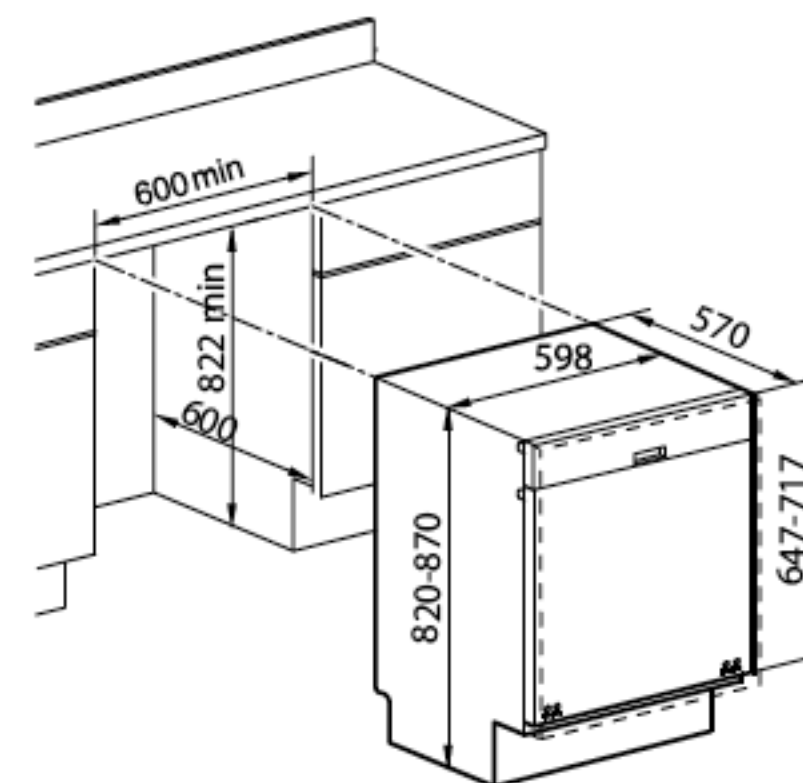

fully built-in dishwasher

2950 001

Energy class A++
 Washing efficiency: A
 Drying efficiency: A
 Place-setting capacity 12
 47 dB (A) sound power as per EN 704-3
 Electronic programming
 6 washing programs:
 intensive, pre-washing, quick 30', eco,
 daily clean, sanitizing 70°C
Half-load function
 Acquastop safety system

3-6-9 hour delayed programming
 Remaining wash time indication
 Setting for all-purpose detergents
 Low salt-rinsing agent indicators
 Upper basket adjustable in height
 at full load
 Adjustable cutlery basket
 Goblet support
 Frontal adjustment of rear feet
 Feet adjustment 0-50 mm

Technical data
 voltage rating:
 220-240 V - 50Hz
 total power: 1.900 W
 heating power: 1.800 W
 water consumption per cycle: 12 litres

Door panel dimension limits:
 thickness 18-20 mm
 height 647-717 mm